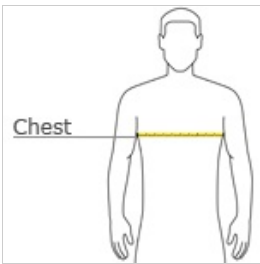

Tagless® 100% Cotton T-Shirt with Pocket 5590

- 6-ounce, 100% ComfortSoft® cotton
- Lay-flat collar
- Tag-free label
- Double-needle coverseamed neck
- Shoulder-to-shoulder taping
- 5-point left chest pocket
- Double-needle sleeves and hem
- Ash is 99/1 cotton/poly
- Light Steel is 90/10 cotton/poly

Please note: This product is transitioning from tagged labels to tag-free and orders may contain a combination of both.

front

back

HOW TO MEASURE

CHEST
With arms down at sides, measure around the upper body, under arms and over the fullest part of the chest.

SIZE CHART

| | S | M | L | XL | 2XL | 3XL |
|-------|-------|-------|-------|-------|-------|-------|
| Chest | 34-36 | 38-40 | 42-44 | 46-48 | 50-52 | 54-56 |

COLOR INFORMATION

| | | | | | | | | | | |
|--|---|---|---|---|---|---|---|---|---|---|
|  |  |  |  |  |  |  |  |  |  |  |
| Ash PMS HEATHERED | Black PMS BLACK 6 C | Deep Forest PMS 5535 C | Deep Red PMS 207 C | Deep Royal PMS 662 C | Gold PMS 137 C | Light Blue PMS 283 C | Light Steel PMS HEATHERED | Navy PMS 289 C | Orange PMS 172 C | Smoke Grey PMS COOL GREY 11 |