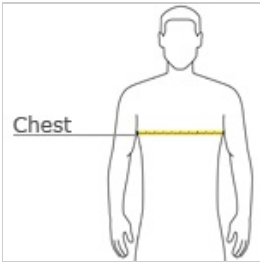

NuBlend® Pullover Hooded Sweatshirt 996M

- 8-ounce, 50/50 cotton/poly NuBlend® pill-resistant fleece
- High stitch density for a smooth printing canvas
- Two-ply hood with grommets and dyed-to-match tipped and knotted drawcord
- 1x1 rib knit in cuffs and waistband
- Front pouch pocket
- Double-needle coverseamed neck, armholes and waistband
- Ash (formerly Birch)
- Concealed seams on cuff

front

back

HOW TO MEASURE

CHEST

With arms down at sides, measure around the upper body, under arms and over the fullest part of the chest.

SIZE CHART

	S	M	L	XL	2XL	3XL	4XL
Chest	34-36	38-40	42-44	46-48	50-52	54-56	58-60